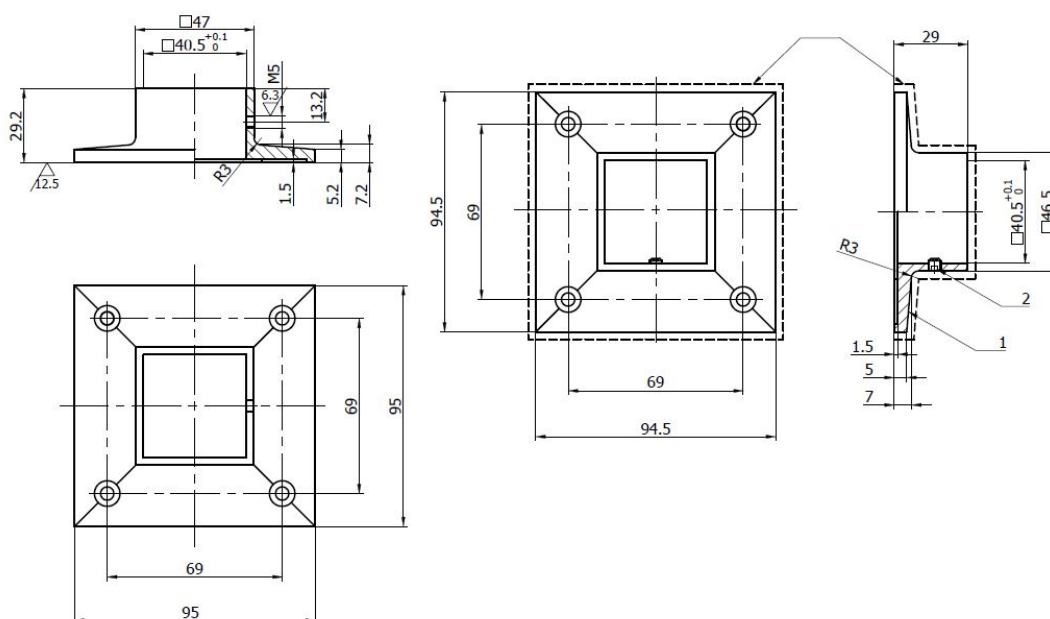

## Description:

Baluster Square Handrail Tube Wall Bracket, SS316 Brushed

## Item number:

22.10.426-0

Units	Box	Carton	HS Code	Barcode
Pcs.	5	20	8302419000	
				5704866108690