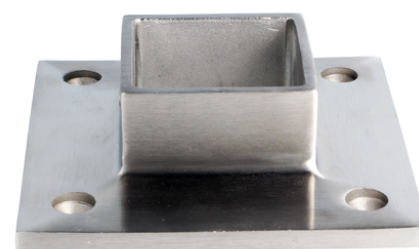

PRODUCT SHEET

Description:

Baluster Square Handrail Tube Wall Bracket, SS316 Brushed

Item number:

22.10.426-0

Units	Box	Carton	HS Code	Barcode
Pcs.	5	20	8302419000	
				5704866108690

SISO A/S

Mileparken 11
DK-2740 Skovlunde
Denmark
VAT: DK 24786013

Phone +45 45 830 900

www.siso.dk
siso@siso.dk

Danske Bank
Nytorv Branch
Copenhagen
SWIFT: DABADKKK

Account no.
4180 3112 112936
IBAN Account
DK7230003112112936